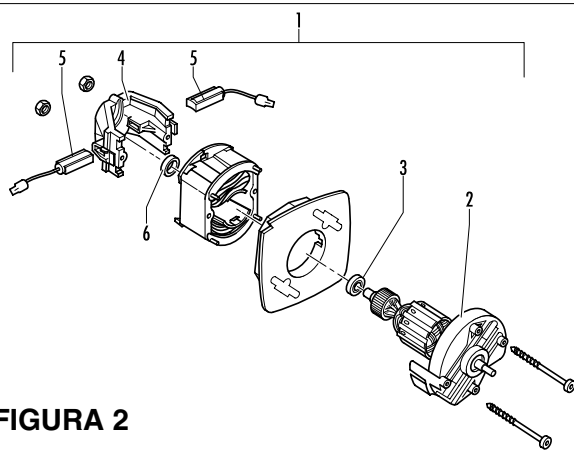

brand	McCULLOCH

date	MAR/03	SHEET 1/2

Model	Prefix
ELECTRAMAC 330 SCHUKO	01

Product number
316001252

FIGURA 2